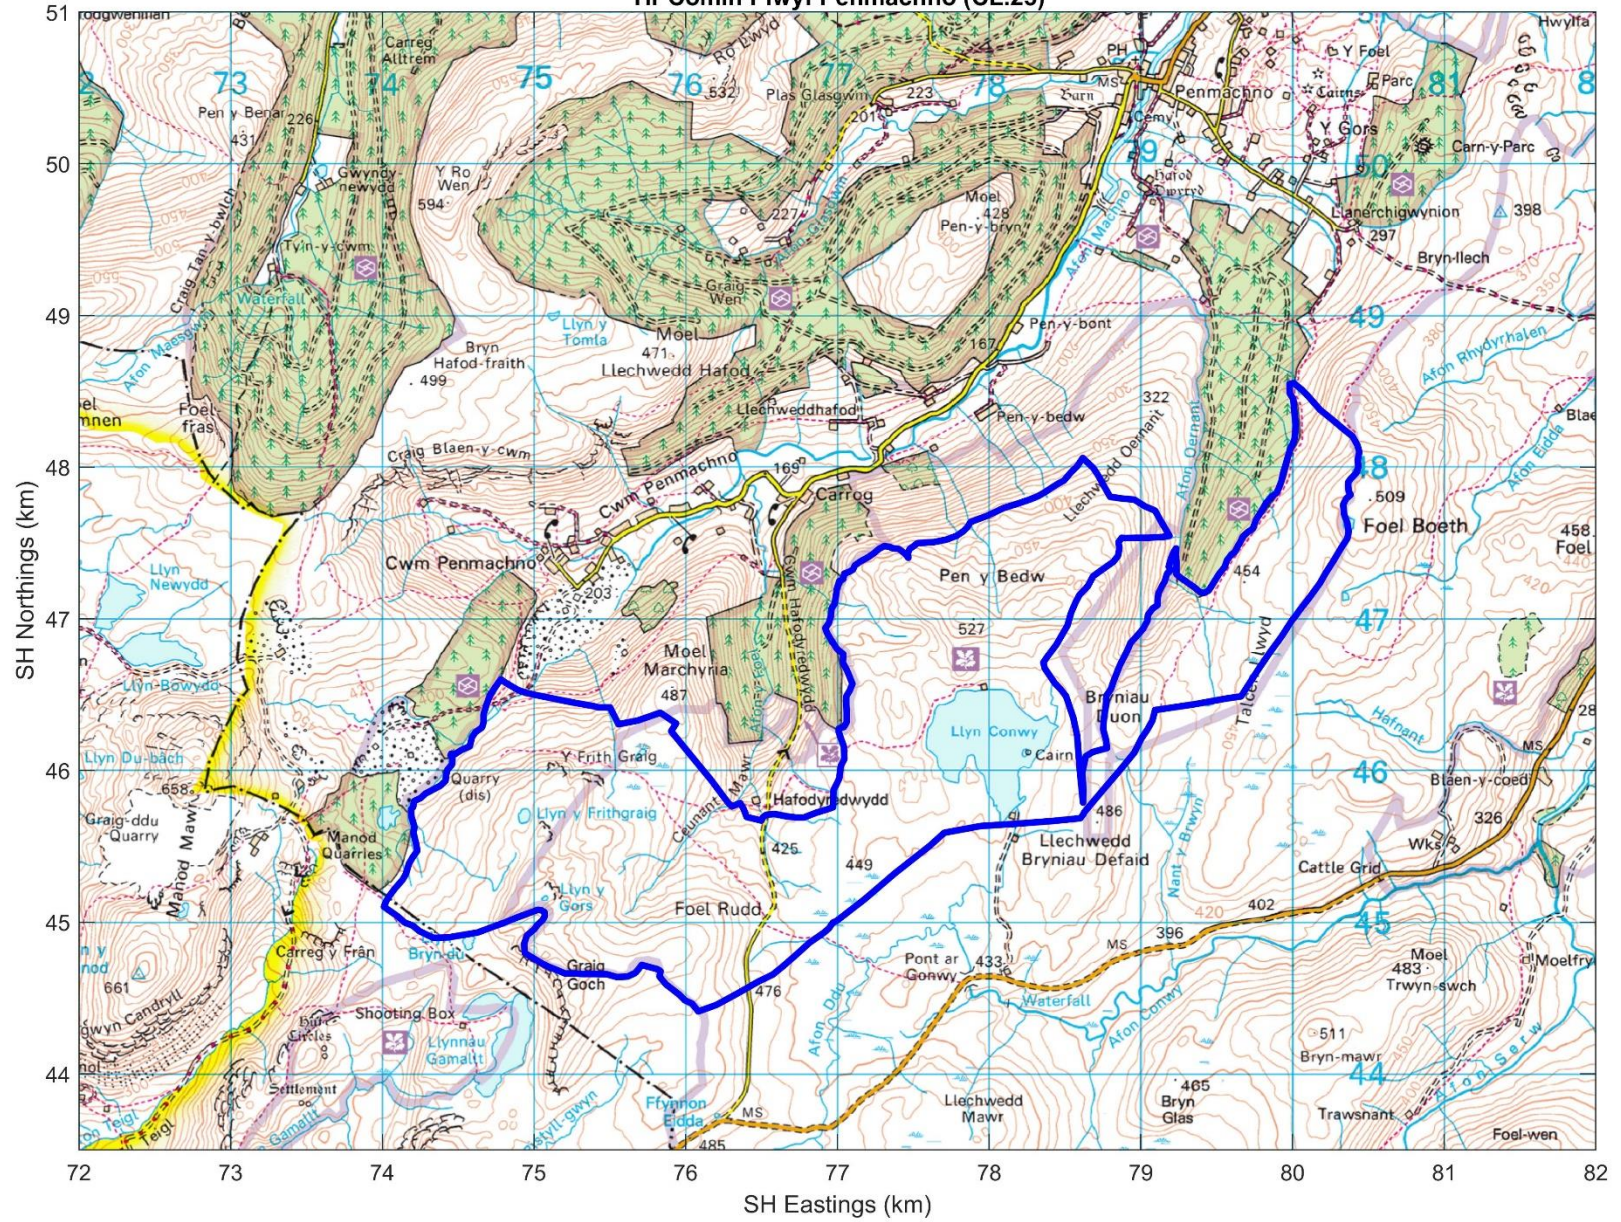

Tir Comin Plwyf Penmachno (CL.25)

OS map is © Crown Copyright, reproduced by permission of Ordnance Survey (Blackwells Mapping Online order BW1-981187-43094-011019, 1/10/2019).

R.W.Moss, 8/10/2019