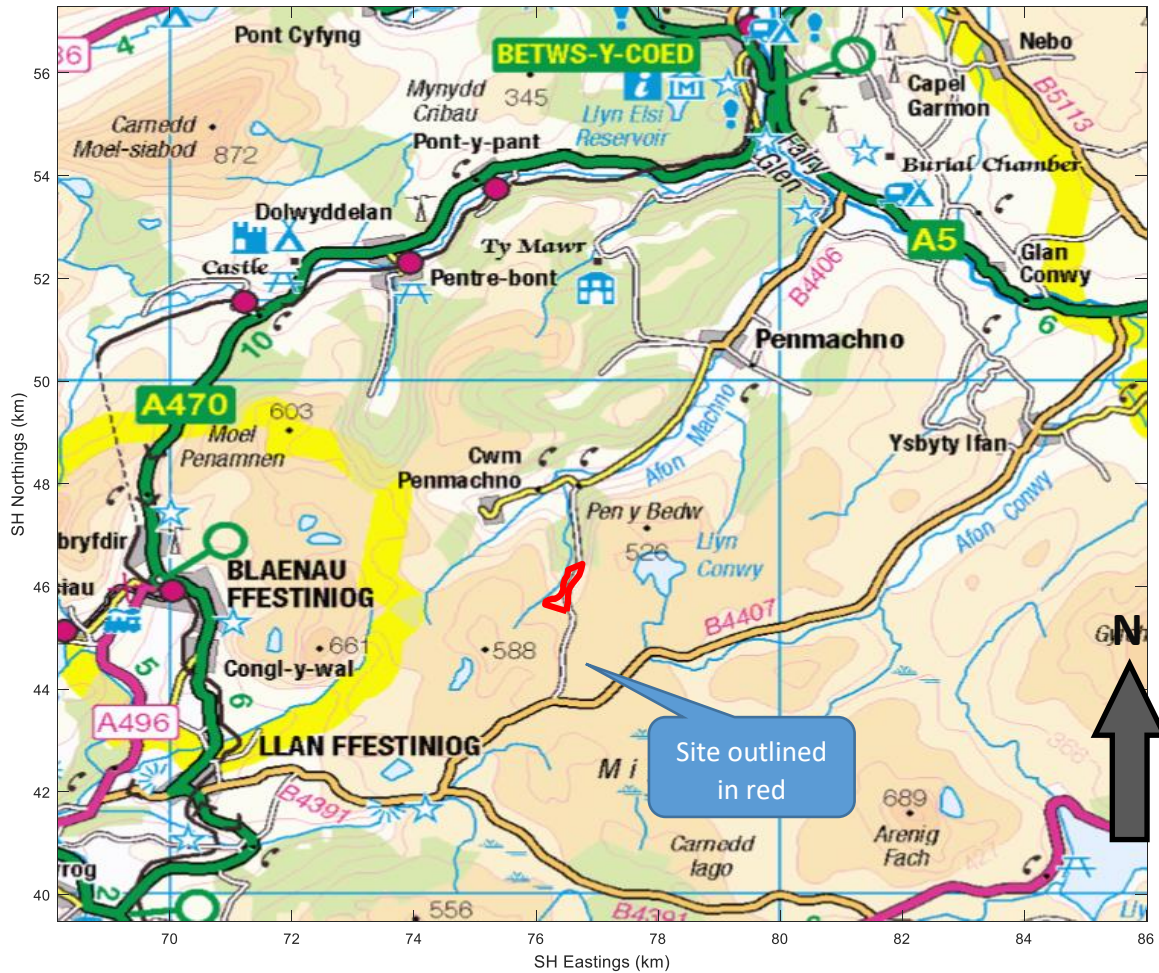

Hafod y Rhedrwydd micro-hydro application.

Location map.

Drawing number HyR-181210a

Map scale 1: 125000 (grid squares are 10 km wide).

OS map is © Crown Copyright, reproduced by permission of Ordnance Survey®. (Map purchased from Blackwells Mapping Online 9/12/2018, order number BW1-900530-43094-091218).

Site map.

Drawing number HyR_181210b

Map scale 1: 10000 (grid squares are 1 km wide).

OS map is © Crown Copyright, reproduced by permission of Ordnance Survey. (Map purchased from Blackwells Mapping Online 5/12/2018, order number BW1-899389-43094-051218).