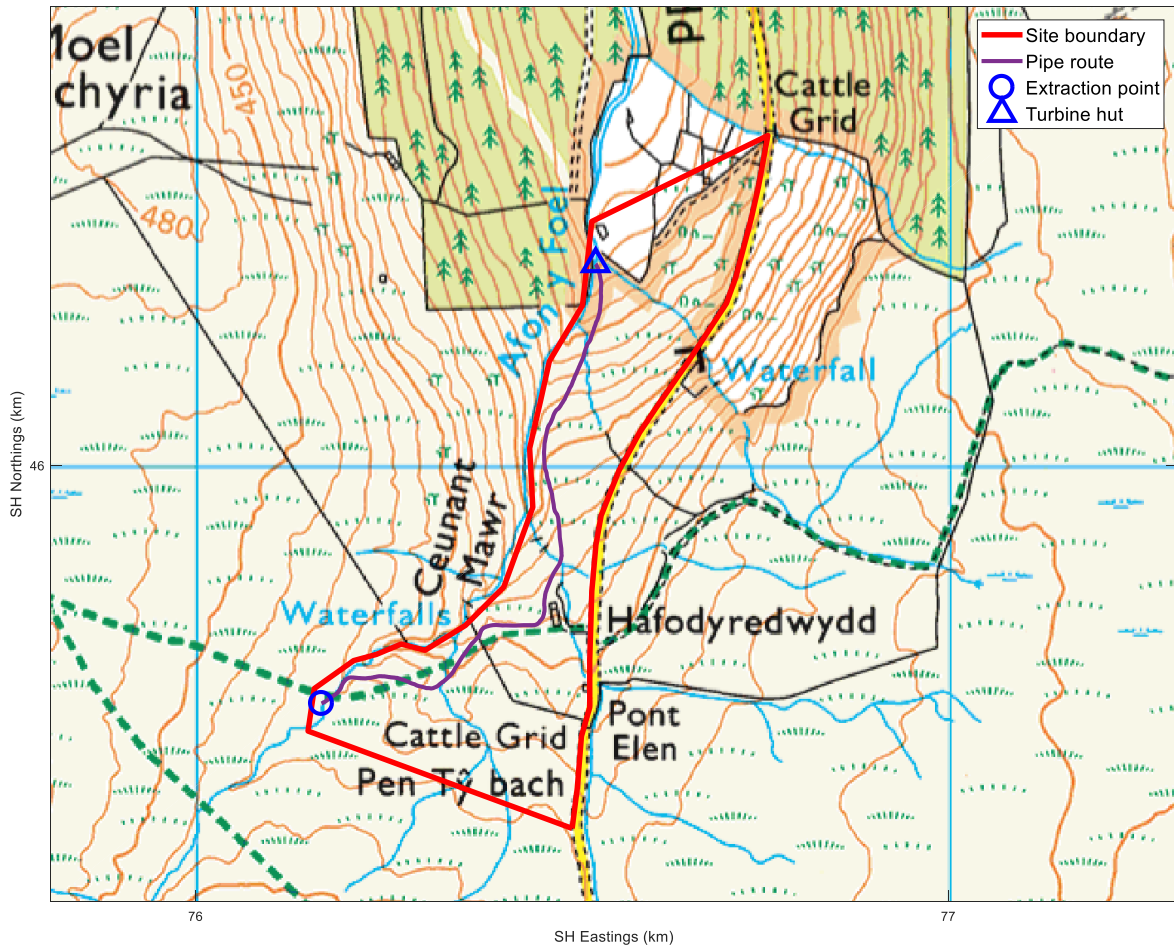

Hafod y Rhedrwydd micro-hydro application.

Location map.

Drawing number HyR-181210a

Map scale 1: 125000 (grid squares are 10 km wide).

OS map is © Crown Copyright, reproduced by permission of Ordnance Survey®. (Map purchased from Blackwells Mapping Online 9/12/2018, order number BW1-900530-43094-091218).

Site map.

Drawing number HyR_181210b

Map scale 1: 10000 (grid squares are 1 km wide).

OS map is © Crown Copyright, reproduced by permission of Ordnance Survey. (Map purchased from Blackwells Mapping Online 5/12/2018, order number BW1-899389-43094-051218).